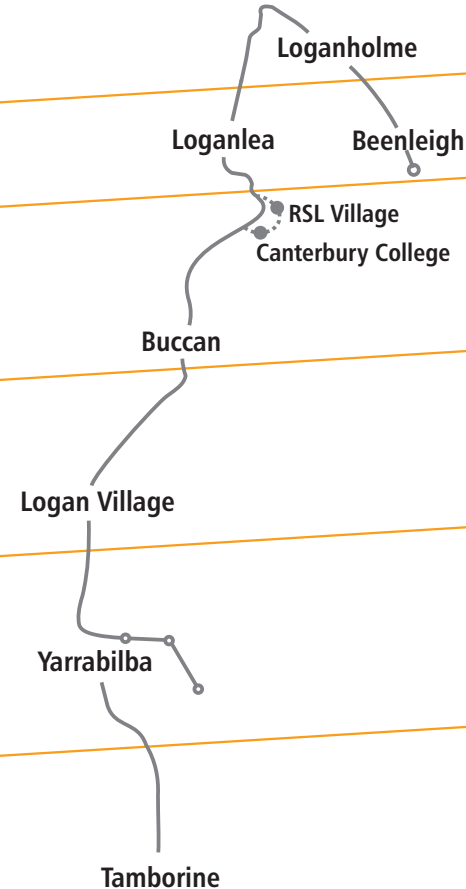

FARE CALCULATOR

FARES:	NUMBER OF ZONES TRAVELLED:					
	1	2	3	4	5	6
Adults	\$3.40	\$4.00	\$4.60	\$5.20	\$6.00	\$6.60
* Pensioner Concession	\$1.70	\$2.00	\$2.30	\$2.60	\$3.00	\$3.30
# Child (12 years & under)	\$1.70	\$2.00	\$2.30	\$2.60	\$3.00	\$3.30

HOW TO USE THE FARE CALCULATOR

1. From the zone descriptions, work out the zone number you will board the bus. 2. Then work out the zone number you will alight from the bus. 3. Calculate how many zones you will travel including the boarding zone and destination zone. eg. I board in zone 3 and reach my destination in zone 8. I have travelled through 6 zones. 4. Read across the zone chart to number 6 and underneath is the fare.

ZONE DESCRIPTION AND SERVICE AREA MAP

- 6** Meadowbrook through to Winnets Rd, Daisy Hill
- 5** Waterford through to the corner of University Dr, Meadowbrook
- 4** Buccan through to Kingston Rd, Waterford
- 3** Logan Village through to the corner of Weaber Rd, Buccan
- 2** Plunkett Rd, Tamborine through to the corner of Hotz Rd, Logan Village
- 1** Tamborine Village Bus Interchange through to the corner of Plunkett Rd, Tamborine

Bus Service TIMETABLE

EFFECTIVE AUGUST 2017

Servicing the transport needs of our local community

SERVICING

- Tamborine Village
- Yarrabilba
- Logan Village
- Buccan

For more information, please contact our office or visit our website